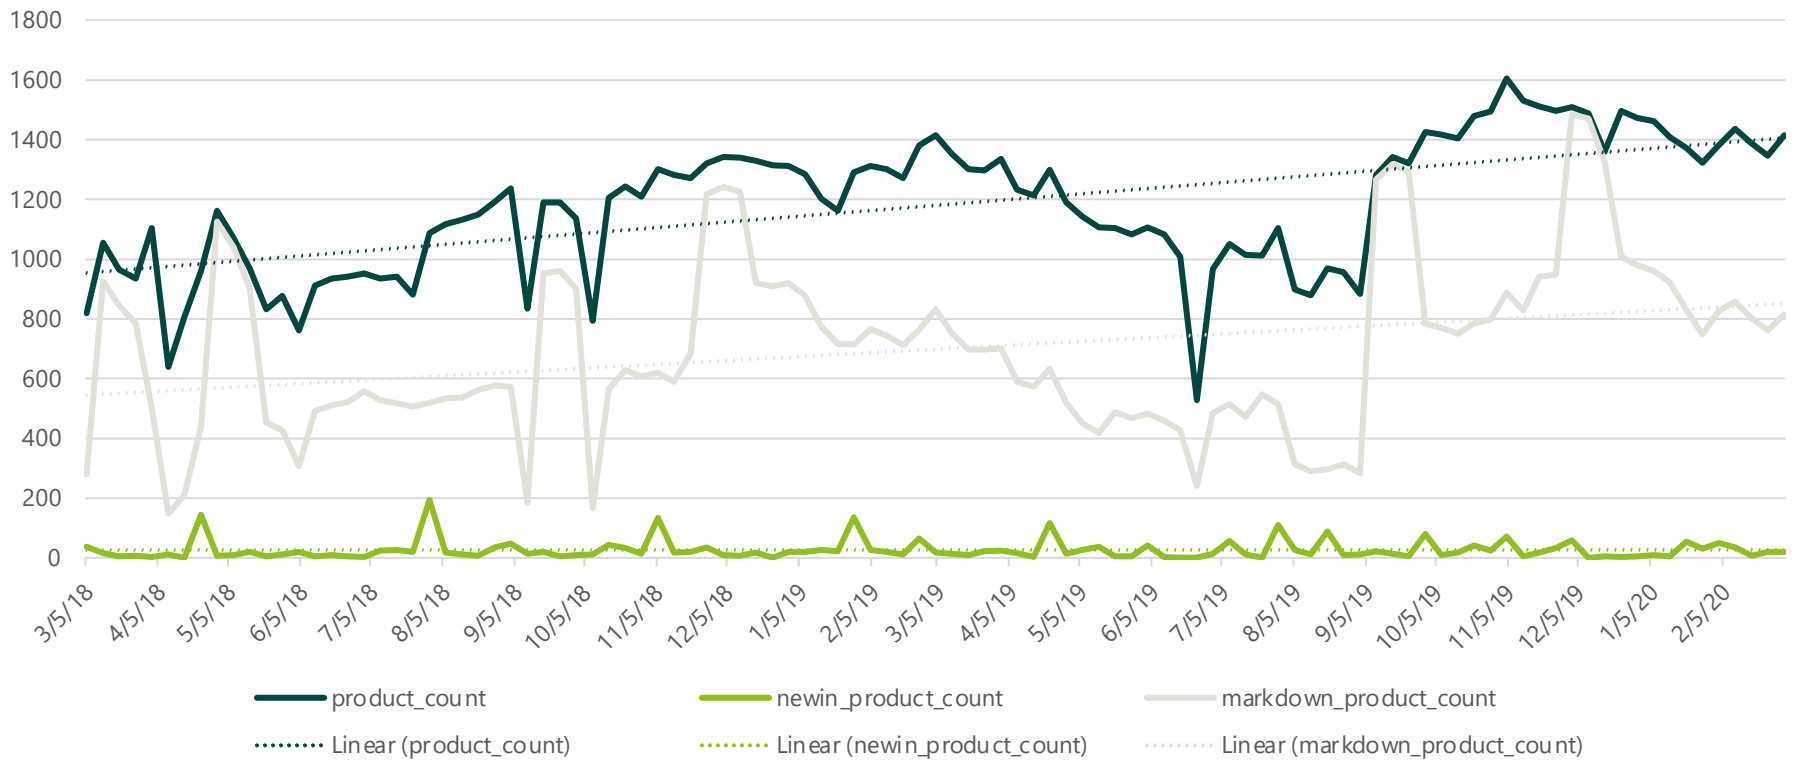

ASCENTIAL

APPAREL PRICING & AVAILABILITY

MICHAEL KORS EXAMPLE

RANGE EXPANDING OVER TIME IN DIRECT TO CONSUMER MICHAELKORS.COM WEBSITE. LOW NEWNESS SHOWN SUGGESTS OLDER PRODUCTS STAYING IN RANGE.

Michael Kors US DTC Womens Accessories